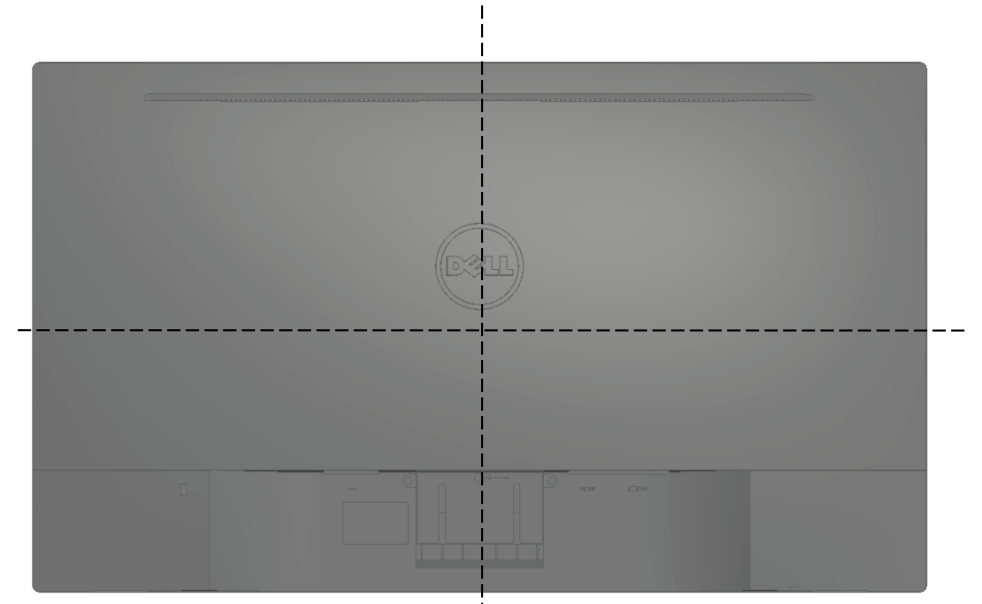

# SE2416H Outline Dimensions

Nominal Dimensions  
Unit: mm/(inch)

Back view of Monitor without stand