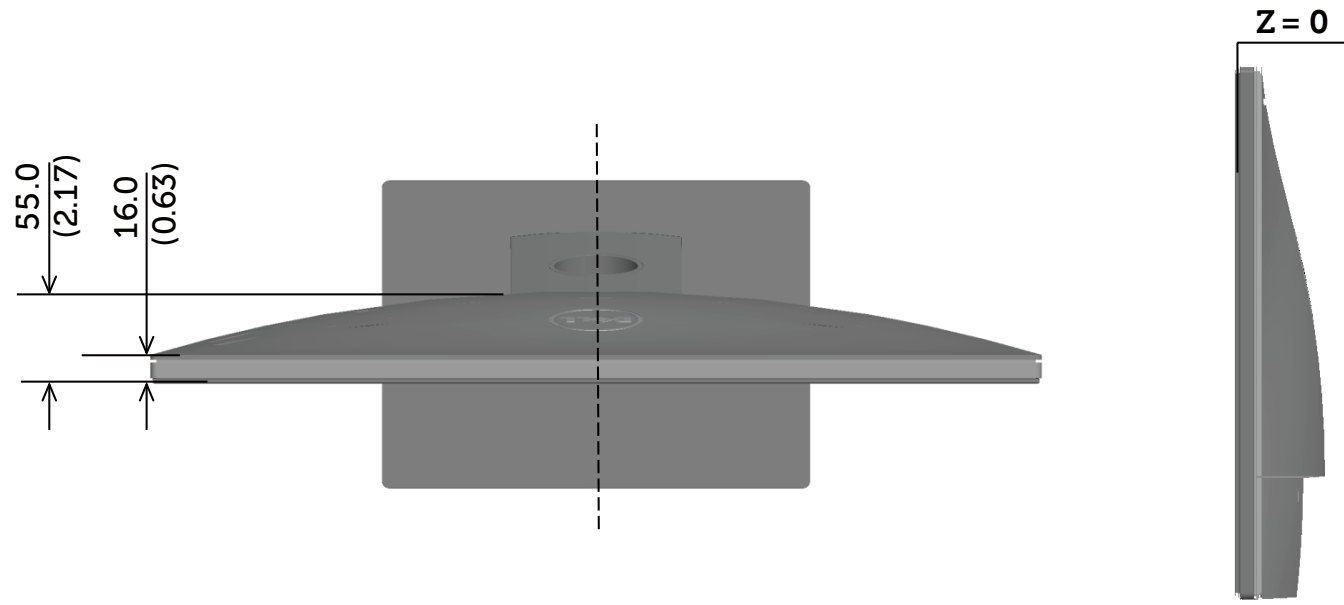

# SE2416H Outline Dimensions

Nominal Dimensions  
Unit: mm/(inch)

Back view of Monitor without stand